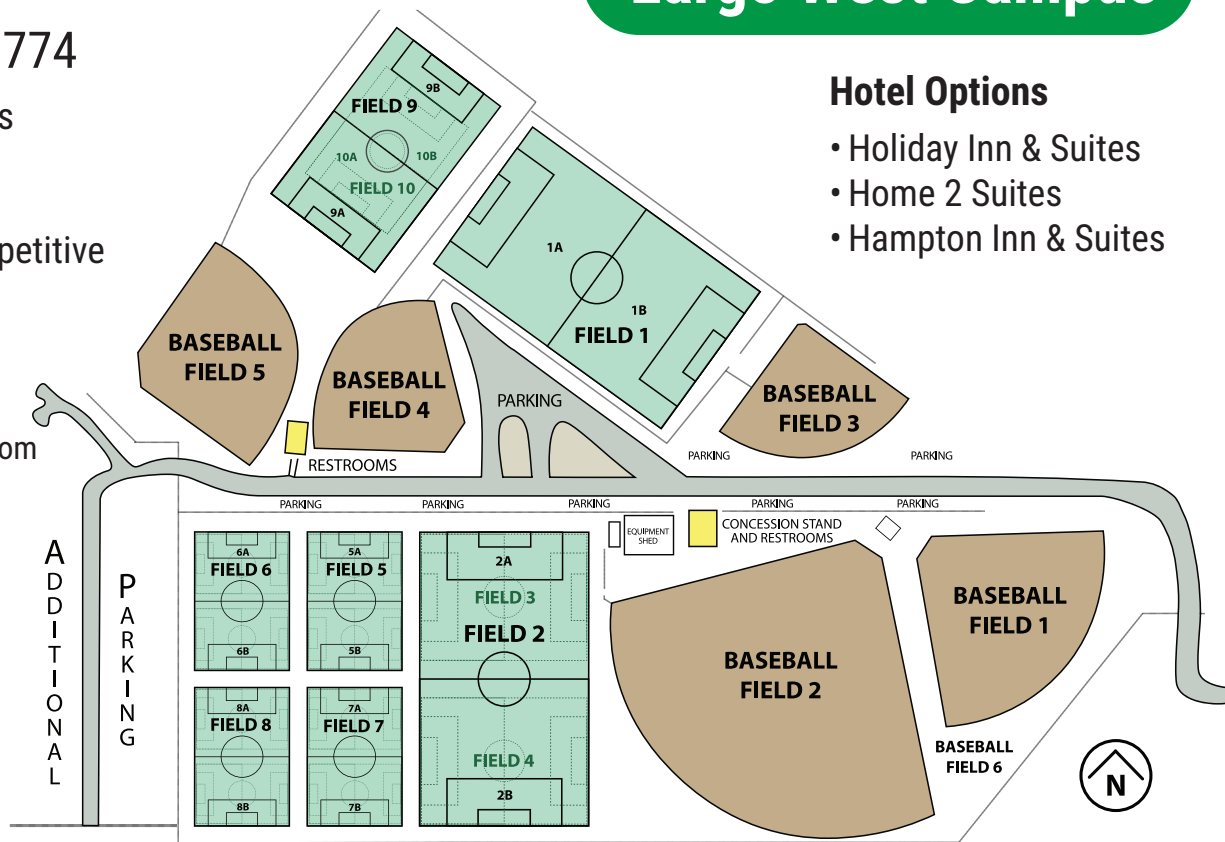

Largo East Campus

SJWAA Soccer Complex

11500 125th St.
Largo, Florida 33774

- 2 11v11 Grass Fields
- 3 9v9 Grass Fields
- 4 7v7 Grass Fields
- Recreational & Competitive Games, Trainings

Site Director

Brice Nardozi
b.nardozi@floridaceltic.com
727-667-4968

Food Options

- Latin Bowl
- Pie 12 Pizza
- McDonald's
- Taco Bell
- Village Inn
- Wawa

Largo West Campus

Hotel Options

- Holiday Inn & Suites
- Home 2 Suites
- Hampton Inn & Suites

Dimmitt Community Center