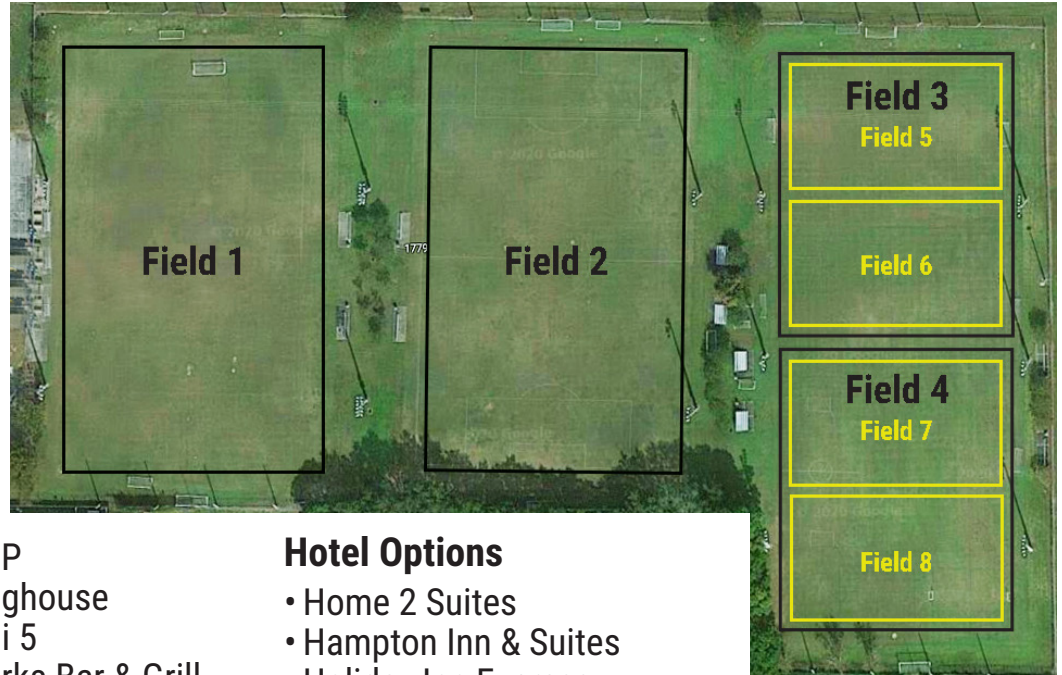

Belcher Road Soccer Complex

1779 Belcher Rd. S
Largo, Florida 33770

- 3 11v11 Grass Fields
- 2 9v9 Grass Fields
- 4 7 v7 Grass Fields
- Competitive & Recreational Games, Trainings

Site Director

Tanner Vaughn
t.vaughn@floridaceltic.com
727-483-3322

Food Options

- Finley's Irish Pub
- McDonald's
- Starbucks
- Carmelita's
- Coney Island Hot Dog
- IHOP
- Winghouse
- Thai 5
- Sharks Bar & Grill
- Arby's

Hotel Options

- Home 2 Suites
- Hampton Inn & Suites
- Holiday Inn Express
- Extended Stay America